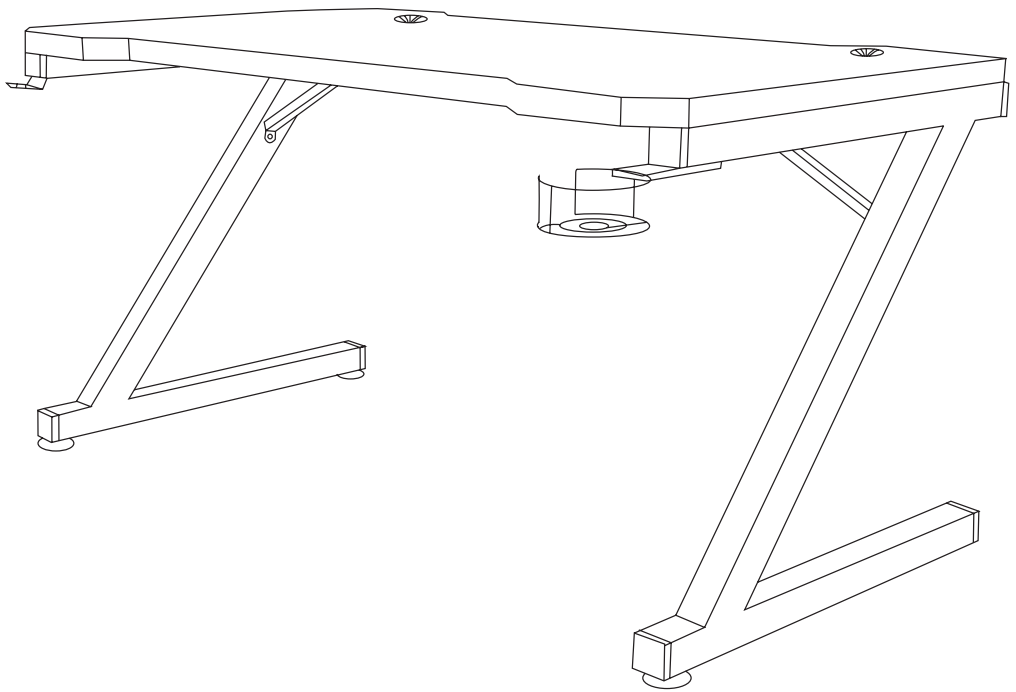

DRAKKAR | SKADI

GAMING DESK

USER MANUAL

KONIX

Warning:

1. Static loading capacity: 220lb
2. Dynamic loading capacity: 11-18b
3. There is a potential risk of the desk falling down to the ground if not used properly. Please do not leave the kids alone with the desk.

<p>Ax1</p> 	<p>Bx1</p> 	<p>Cx1</p> 
<p>Dx5</p>  <p>M8*14</p>	<p>Ex18</p>  <p>M6*16</p>	<p>Fx2</p>  <p>M6*18</p>
<p>Gx1</p>  <p>M8*30</p>	<p>Hx2</p> 	<p>Ix1</p> 
<p>Jx4</p>  <p>FOOT NAILS</p>	<p>Kx1</p>  <p>M5 Spanner</p>	<p>Lx1</p> 
<p>Mx1</p> 	<p>Nx4</p> 	<p>Ox1</p>  <p>M4 Spanner</p>
<p>Px2</p> 	<p>Rx1</p> 	