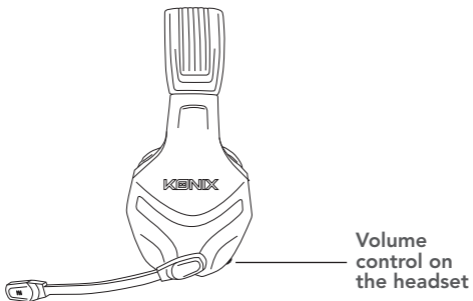

INSTRUCTIONS

Plug directly into
your controller

1/ Switch on the console.

2/ Connect the headset directly into the input device on your controller. (Your console will recognise the headset and a validation message will appear in the top right of the screen).