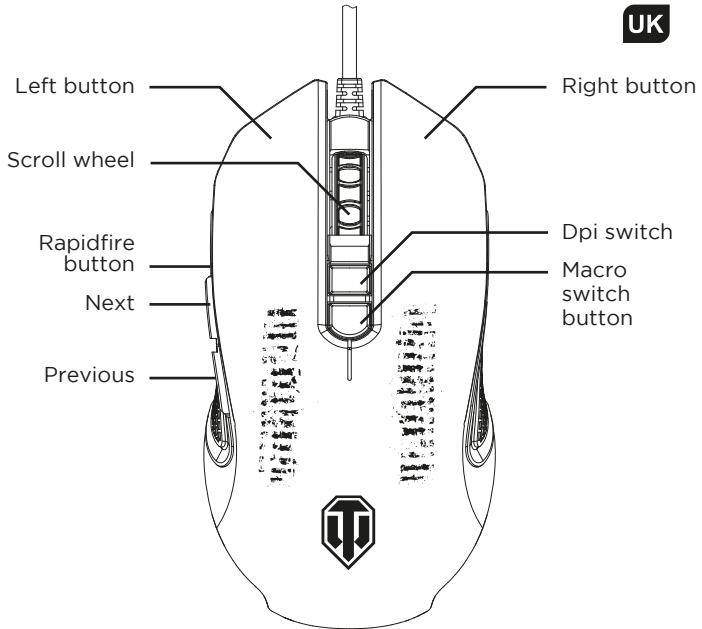

MAINTENANCE AND SAFETY:

- Don't dismantle this product and ensure no extreme pressure on it
- Keep away from heat sources such as radiators and heaters
- Keep this product dry