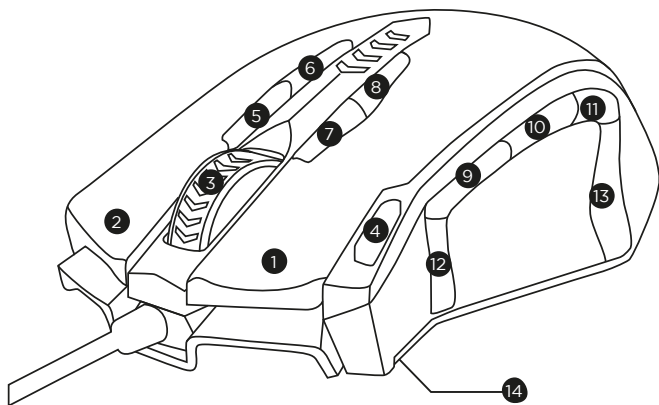

FR

- 1 Bouton gauche
- 2 Bouton droit
- 3 Molette de défilement
- 4 Bouton de tir rapide
- 5 Bouton Fréquence +
- 6 Bouton Fréquence -
- 7 Bouton DPI +
- 8 Bouton DPI -
- 9 Alt gauche
- 10 Ctrl gauche
- 11 Shift gauche
- 12 Suivant
- 13 Précédent
- 14 Changement de profil