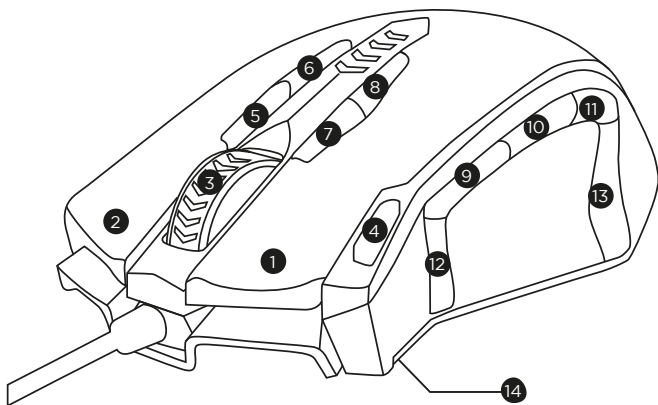

WORLD OF TANKS

GAMING MOUSE M-45

USER MANUAL

KONIX

UK

- 1 Left button
- 2 Right button
- 3 Scroll wheel
- 4 « Rapidfire » button
- 5 Refresh rate +
- 6 Refresh rate -
- 7 DPI +
- 8 DPI -
- 9 Left Alt
- 10 Left Ctrl
- 11 Left Shift
- 12 Next
- 13 Previous
- 14 Profile switch