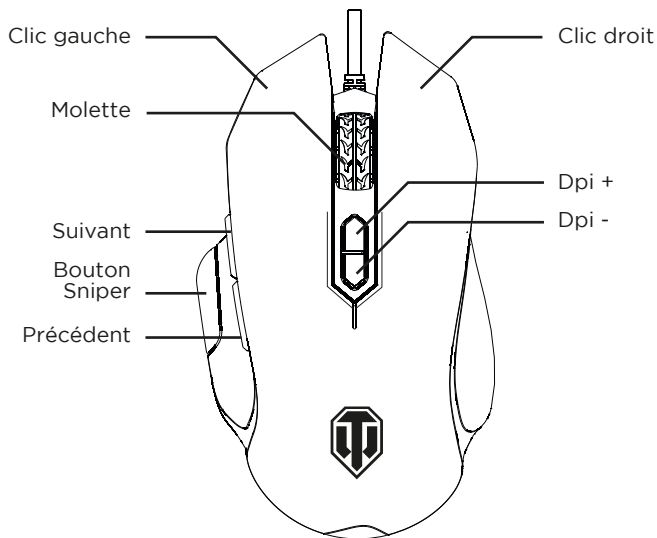

PRÉCAUTIONS :

- Ne pas démonter le produit et ne pas faire tomber
- Gardez à distance des sources de chaleurs
- Gardez ce produit au sec