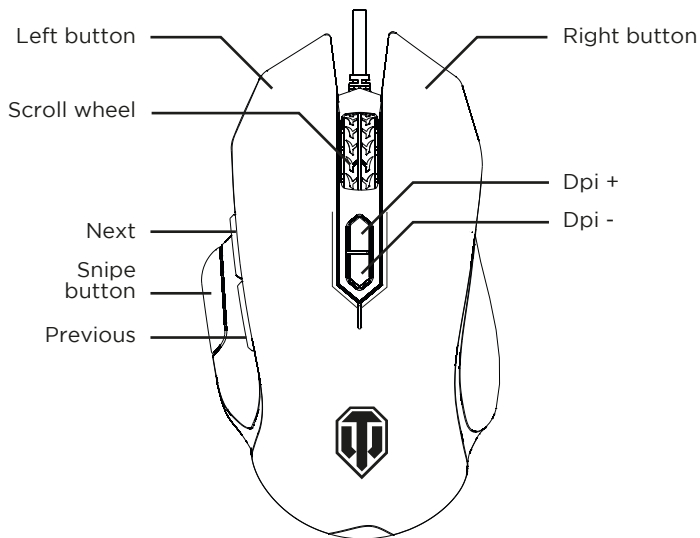

MAINTENANCE AND SAFETY:

- Don't dismantle this product and ensure no extreme pressure on it
- Keep away from heat sources such as radiators and heaters
- Keep this product dry