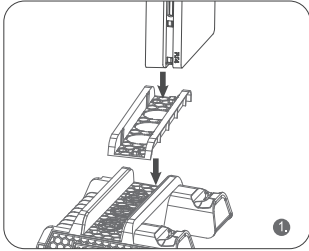

PS4/PS4 Pro

PS4 Slim

12 game disc