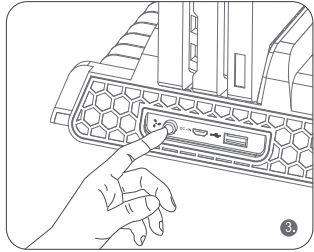

PS4/PS4 Pro