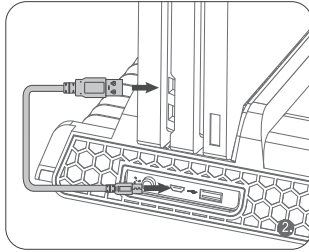

PS4/PS4 Pro