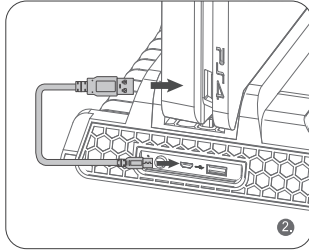

PS4/PS4 Pro

PS4 Slim

12 game disc