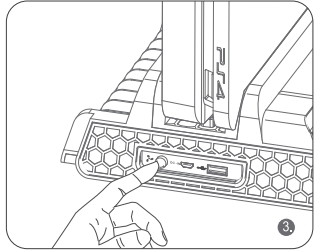

PS4/PS4 Pro

PS4 Slim

12 game disc