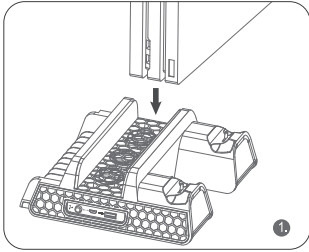

PS4/PS4 Pro