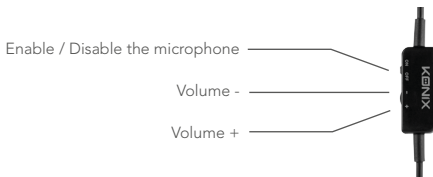

CONTENT:

- 1 wired headset
- 1 User manual
- Stickers

PRODUCT SPECIFICATIONS:

- Speaker size: 50mm
- Frequency response: 20Hz-20Khz
- Sensitivity: 119 dB
- Cable length: 1.2m
- Impedance: 37 Ω

Microphone:

- Sensitivity: -38 $\pm$ 3dB
- Impedance: 2.2K Ω

OPERATE THE HEADSET:

- The headset is plug and play, it is a simple jack which you can connect to your Playstation 4 controller jack port

CAUTION FOR USE:

- Do not use the headset with a device other than that for which it is intended
- Do not disassemble the product
- Do not expose this product to moisture or any other liquid.
- Do not expose this product to dust, direct sunlight or temperature shock.
- Do not throw this product onto a fire.

Warning: Prolonged listening to music at high volume can cause permanent hearing damage